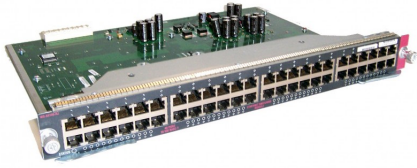

# Cisco WS-X4148-RJ45V Datasheet

**Cisco WS-X4148-RJ45V Catalyst 4500 prestandard PoE 10/100, 48-Ports (RJ45)**

**WS-X4148-RJ45V**

Cisco WS-X4148-RJ45V Catalyst 4500 prestandard PoE 10/100, 48-Ports (RJ45)