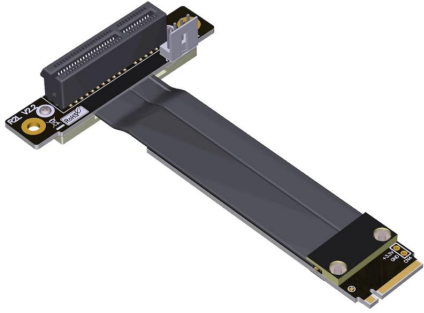

Cablexa P3-M2N-RX4FUR Datasheet

M.2 NVMe Male to Reverse PCIe 3.0 x4 Female Up R/A Extension Cable

P3-M2N-RX4FUR

M.2 NVMe Male to Reverse PCIe 3.0 x4 Female Up R/A Extension Cable

[Bumili Ngayon](#)