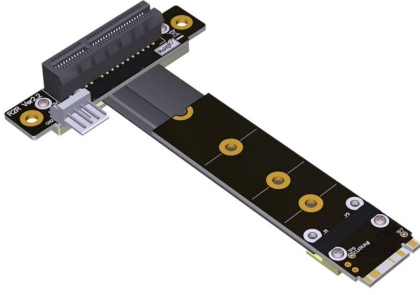

Cablexa P3-M2N-RX4FDR Datasheet

M.2 NVMe Male to Reverse PCIe 3.0 x4 Female Down R/A Extension Cable

P3-M2N-RX4FDR

M.2 NVMe Male to Reverse PCIe 3.0 x4 Female Down R/A Extension Cable

[Bumili Ngayon](#)