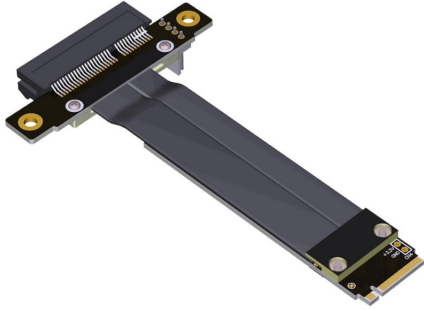

Cablexa P3-M2N-RX4F Datasheet

M.2 NVMe Male to Reverse PCIe 3.0 x4 Female Extension Cable

P3-M2N-RX4F

M.2 NVMe Male to Reverse PCIe 3.0 x4 Female Extension Cable

[Bumili Ngayon](#)