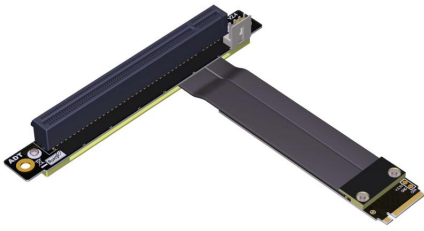

Cablexa P3-M2N-RX16FUR Datasheet

M.2 NVMe Male to Reverse PCIe 3.0 x16 Female Up R/A Extension Cable

P3-M2N-RX16FUR

M.2 NVMe Male to Reverse PCIe 3.0 x16 Female Up R/A Extension Cable

[Bumili Ngayon](#)