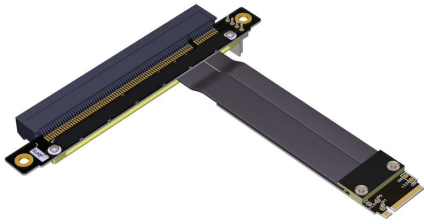

# Cablexa P3-M2N-RX16F Datasheet

**M.2 NVMe Male to Reverse PCIe 3.0 x16 Female Extension Cable**

**P3-M2N-RX16F**

M.2 NVMe Male to Reverse PCIe 3.0 x16 Female Extension Cable

[Bumili Ngayon](#)