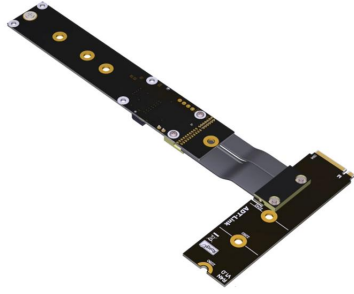

Cablexa P3-M2N-RBM2NF Datasheet

PCIe 3.0 M.2 NVMe Key-M Male to Right Bend M.2 NVMe Key-M Female SSD Extension Cable

P3-M2N-RBM2NF

PCIe 3.0 M.2 NVMe Key-M Male to Right Bend M.2 NVMe Key-M Female SSD Extension Cable